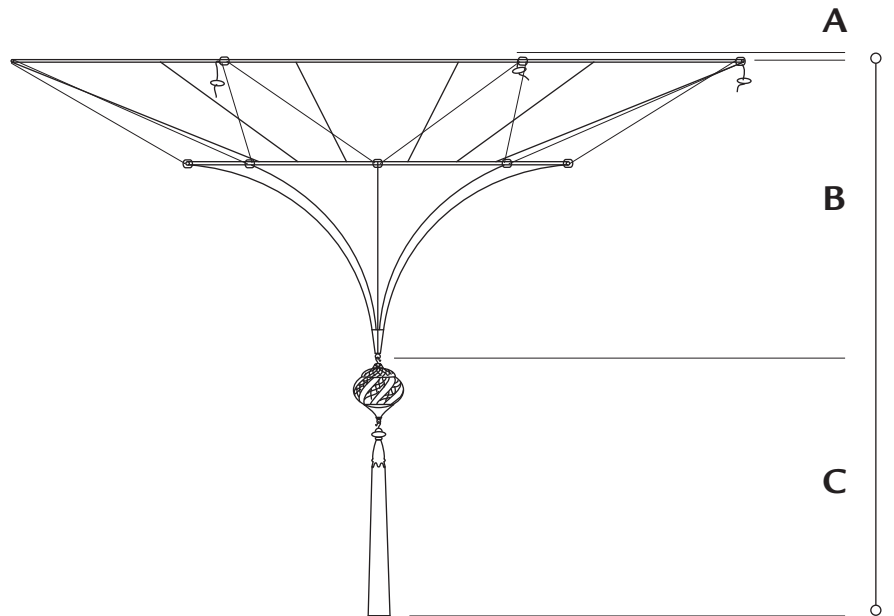

FORTVNY SCHEHERAZADE

silk . two tiers ø 33 7/8 in. (cm 86)

art. 086SH - 3

- A. ceiling attachment** 4 in. (cm 10)
(hook included)
- B. string's standard length** 40 1/2 in. (cm 103)
minimum 17 in. (cm 43)
maximum 42 1/2 in. (cm 108)
- C. shade** 13 3/8 in. (cm 34)
- D. metal drop with rayon tassel** 11 3/4 in. (cm 30)

- standard overall height** 69 5/8 in. (cm 177)
minimum 46 in. (cm 117)
maximum 71 5/8 in. (cm 182)

weight lb.4 oz.14 (2,2 kg)

suggested wattage 1 x max 100W

voltage 110/120V: E26 socket . 220/240V: E27 socket

silk . two tiers ø 33 7/8 in. (cm 86)

art. 086 SH - 4

- A. ceiling attachment** 1 1/2 in. (cm 4)
B. shade 13 3/8 in. (cm 34)
C. metal drop with rayon tassel 11 3/4 in. (cm 30)

standard overall height 26 3/4 in. (cm 68)