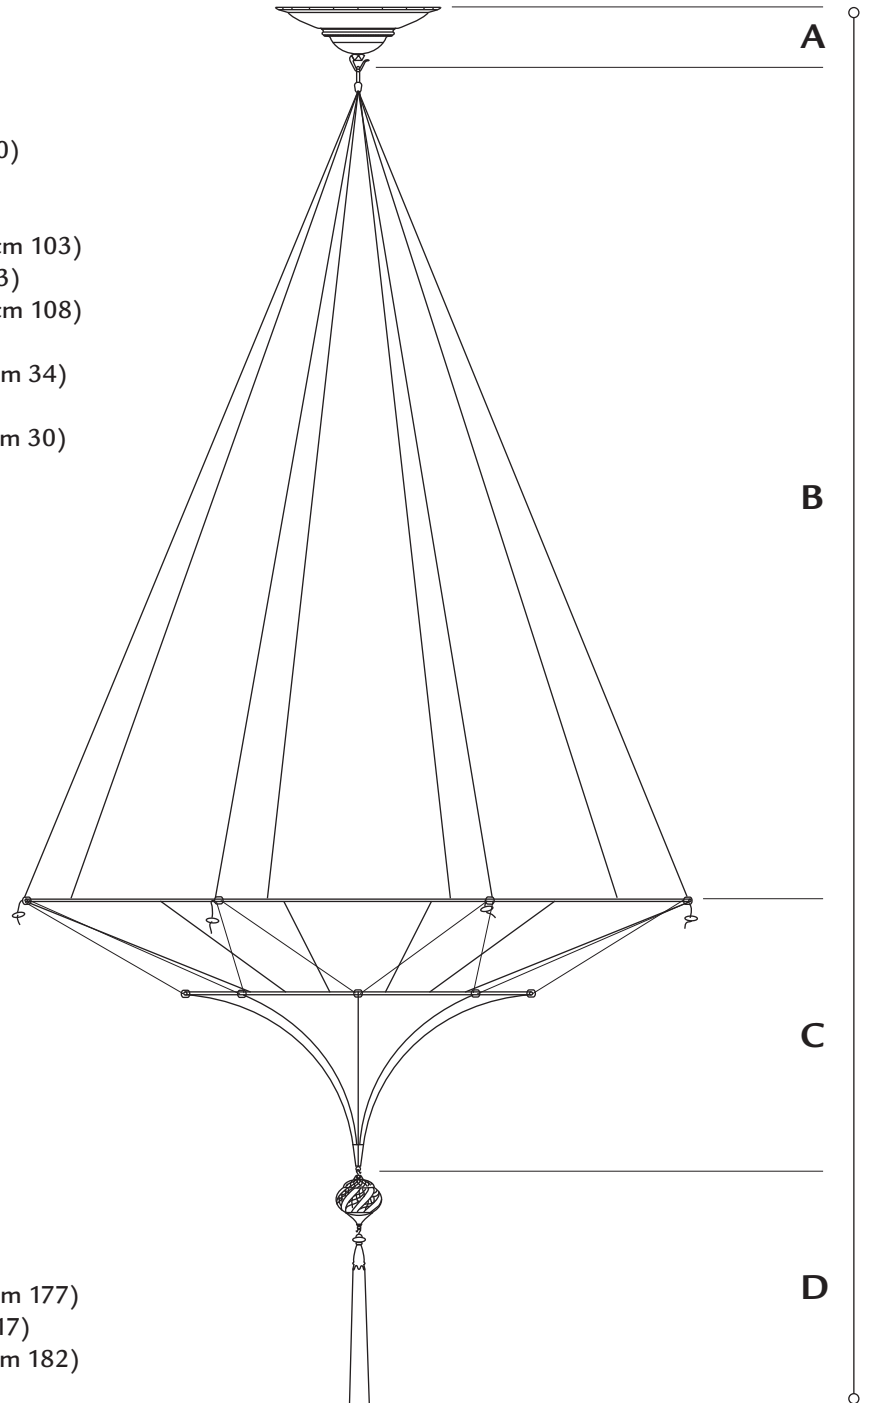

FORTVNY SCHEHERAZADE

silk . two tiers ø 33 7/8 in. (cm 86)

art. 086SH - 3

- A. ceiling attachment** 4 in. (cm 10)
(hook included)
- B. string's standard length** 40 1/2 in. (cm 103)
minimum 17 in. (cm 43)
maximum 42 1/2 in. (cm 108)
- C. shade** 13 3/8 in. (cm 34)
- D. metal drop with rayon tassel** 11 3/4 in. (cm 30)

- standard overall height** 69 5/8 in. (cm 177)
minimum 46 in. (cm 117)
maximum 71 5/8 in. (cm 182)

weight lb.4 oz.14 (2,2 kg)

suggested wattage 1 x max 100W

voltage 110/120V: E26 socket . 220/240V: E27 socket

silk . two tiers ø 33 7/8 in. (cm 86)

art. 086 SH - 4

- A. ceiling attachment** 1 1/2 in. (cm 4)
B. shade 13 3/8 in. (cm 34)
C. metal drop with rayon tassel 11 3/4 in. (cm 30)

standard overall height 26 3/4 in. (cm 68)